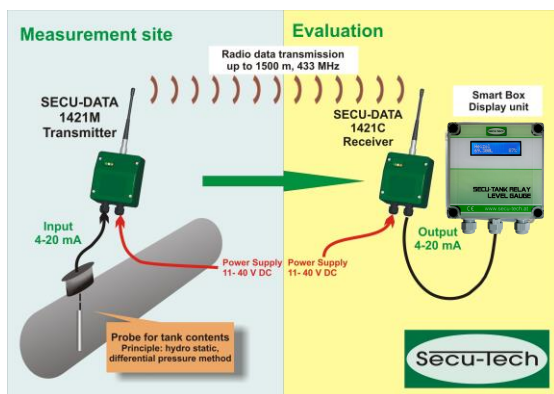

Great advantage:
Cost saving:
No wires,
no installation!
Up to 1.500 m!
Also available for Ex-zones!

For inquiries contact Secu-Tech sales representatives or directly Security & Electronic Technologies GmbH.